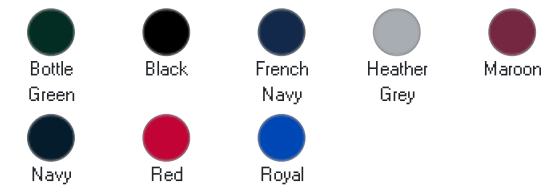

UC201 Premium Sweatshirt

Specification

- 50% Polyester 50% Cotton
- Reactive Dyed
- Set in Sleeve
- Lycra Ribbed Cuffs, Welt & Neck
- Twin Needle Stitching at Neck, Shoulders, Armhole+
- Half Moon at Back Neck
- Brushed Effect for Superior Comfort & Look

Colours

Sizes

Size Guide

| Your body measurement | XS | S | M | L | XL | 2XL | 3XL | 4XL |
|-----------------------|-------|--------|---------|---------|---------|---------|---------|-----------|
| Chest to fit (Inch) | 36-38 | 38-40 | 40-42 | 42-44 | 44-46 | 46-48 | 50-52 | 52-54 |
| Chest to fit (cm) | 91-96 | 96-101 | 101-107 | 107-112 | 112-117 | 117-122 | 122-132 | 132 - 137 |